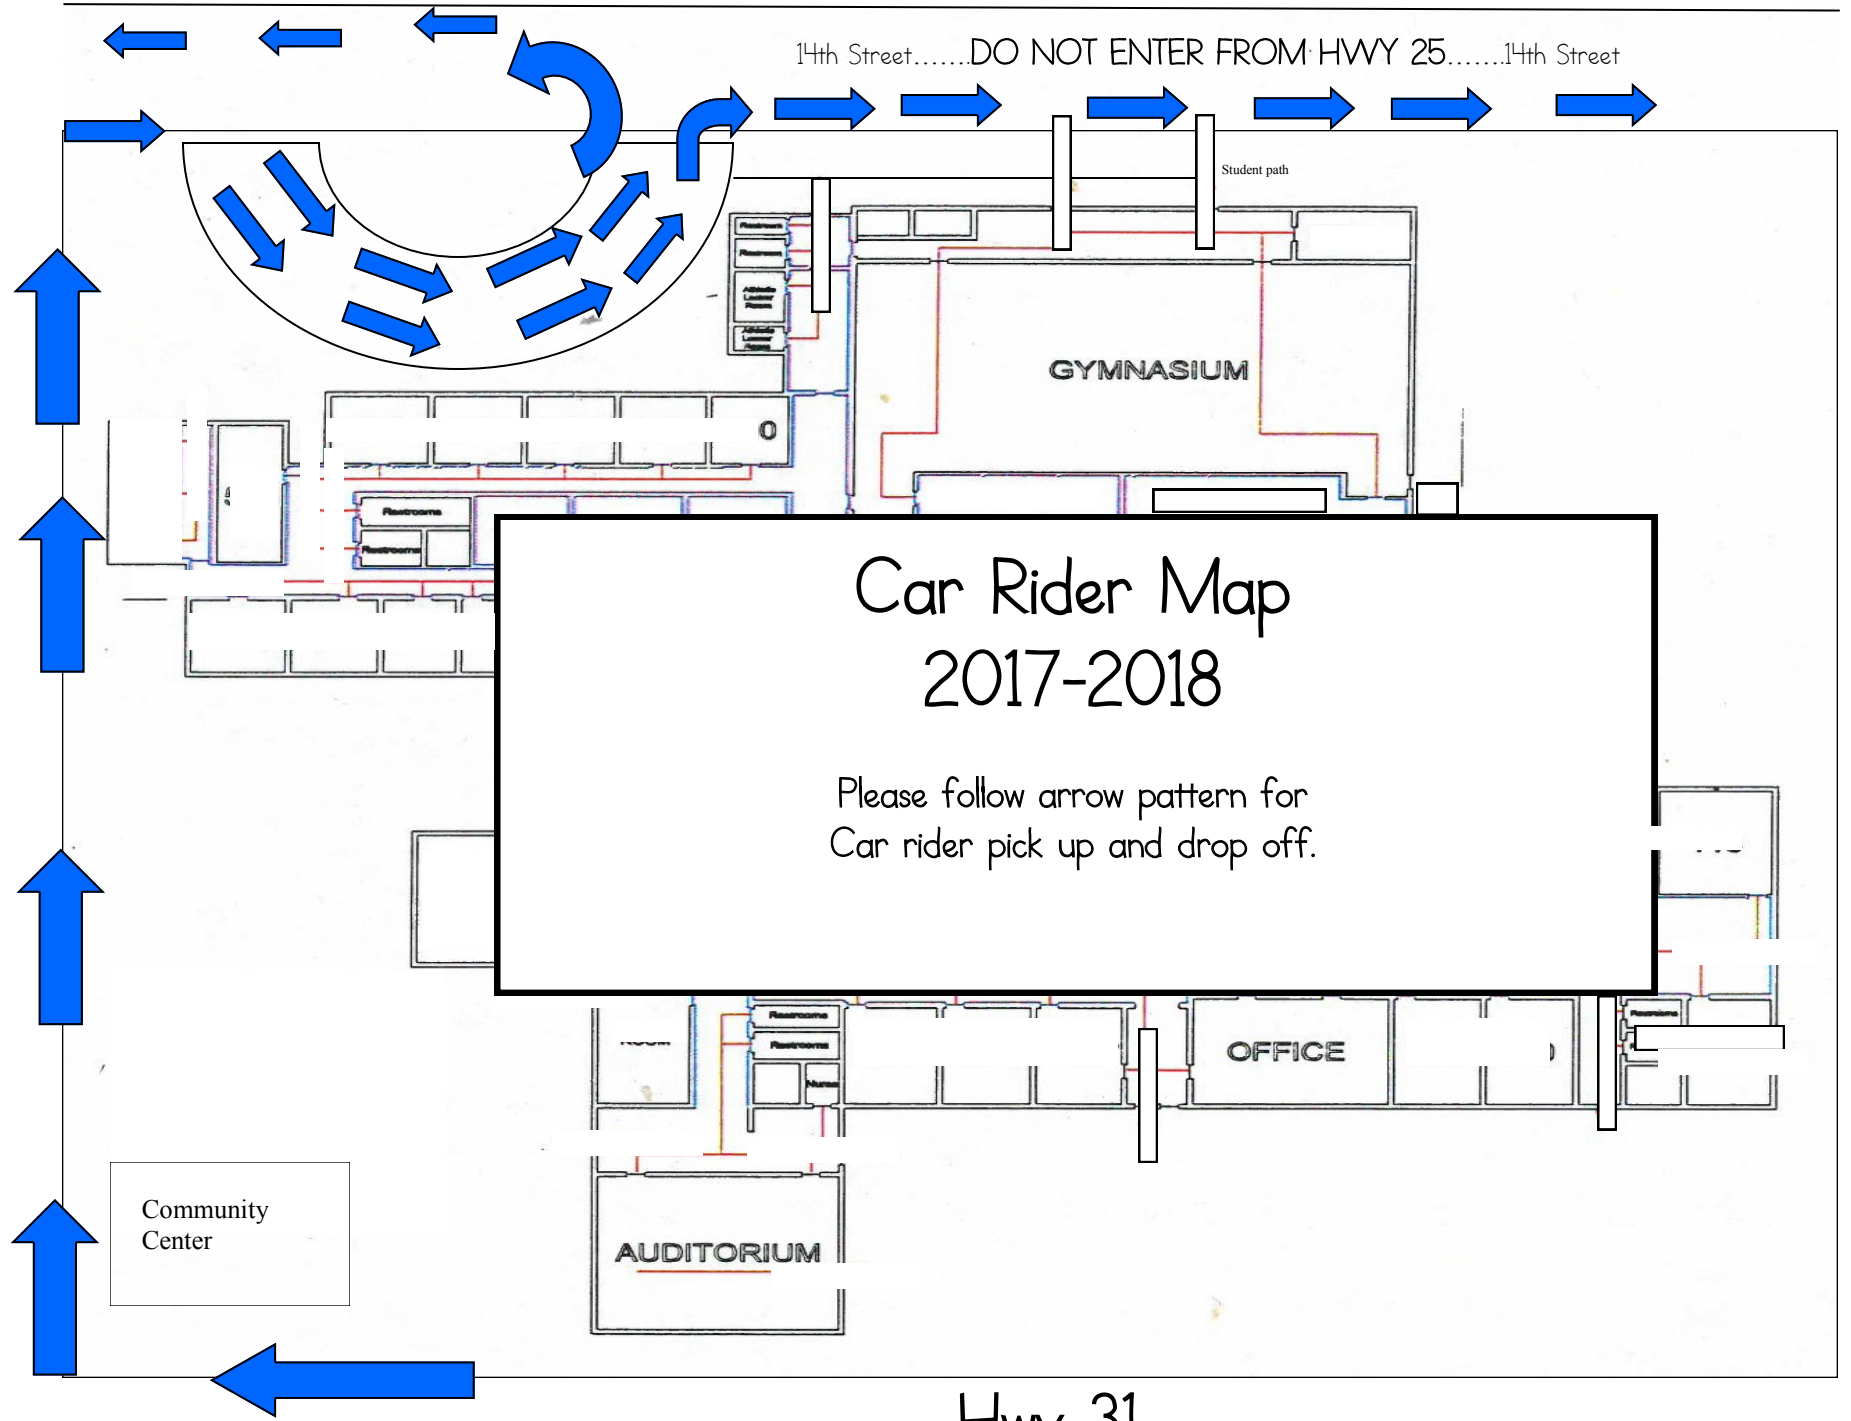

20th Ave

# Car Rider Map 2017-2018

Please follow arrow pattern for  
Car rider pick up and drop off.

Hwy 31

Hwy 25